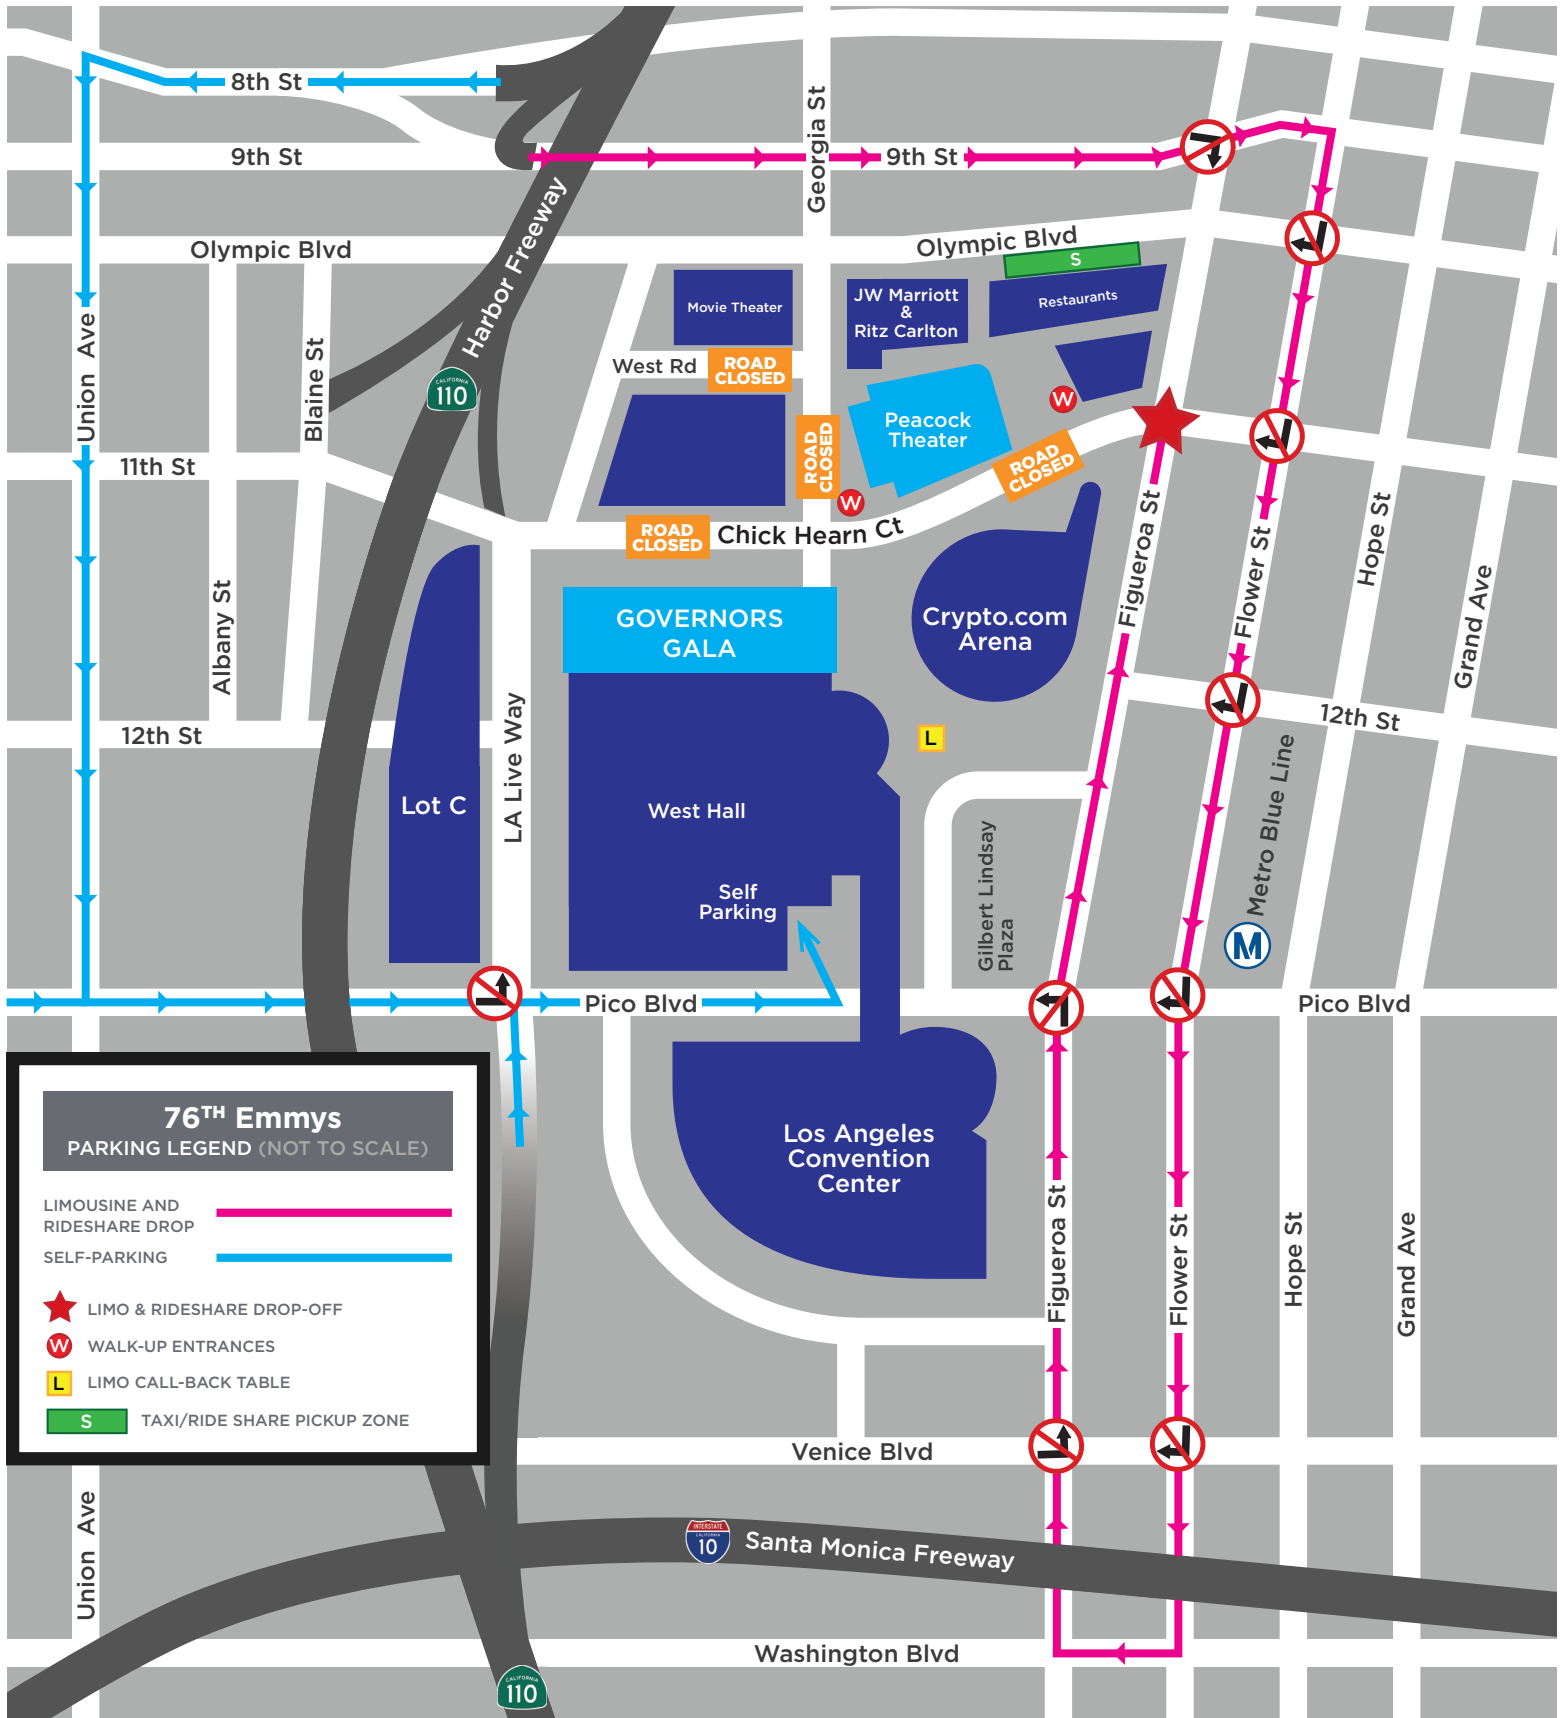

EMMYS ARRIVALS MAP

- All attendees arriving via limo or being dropped off by a rideshare service must enter through the vehicle checkpoint at Figueroa St. and Washington Blvd.
- For ALL cars, be ready to show your QR code ticket on the AXS app upon entry to the checkpoint.

76TH Emmys
PARKING LEGEND (NOT TO SCALE)

LIMOUSINE AND RIDESHARE DROP —

SELF-PARKING —

★ LIMO & RIDESHARE DROP-OFF

Ⓜ WALK-UP ENTRANCES

Ⓛ LIMO CALL-BACK TABLE

Ⓢ TAXI/RIDE SHARE PICKUP ZONE